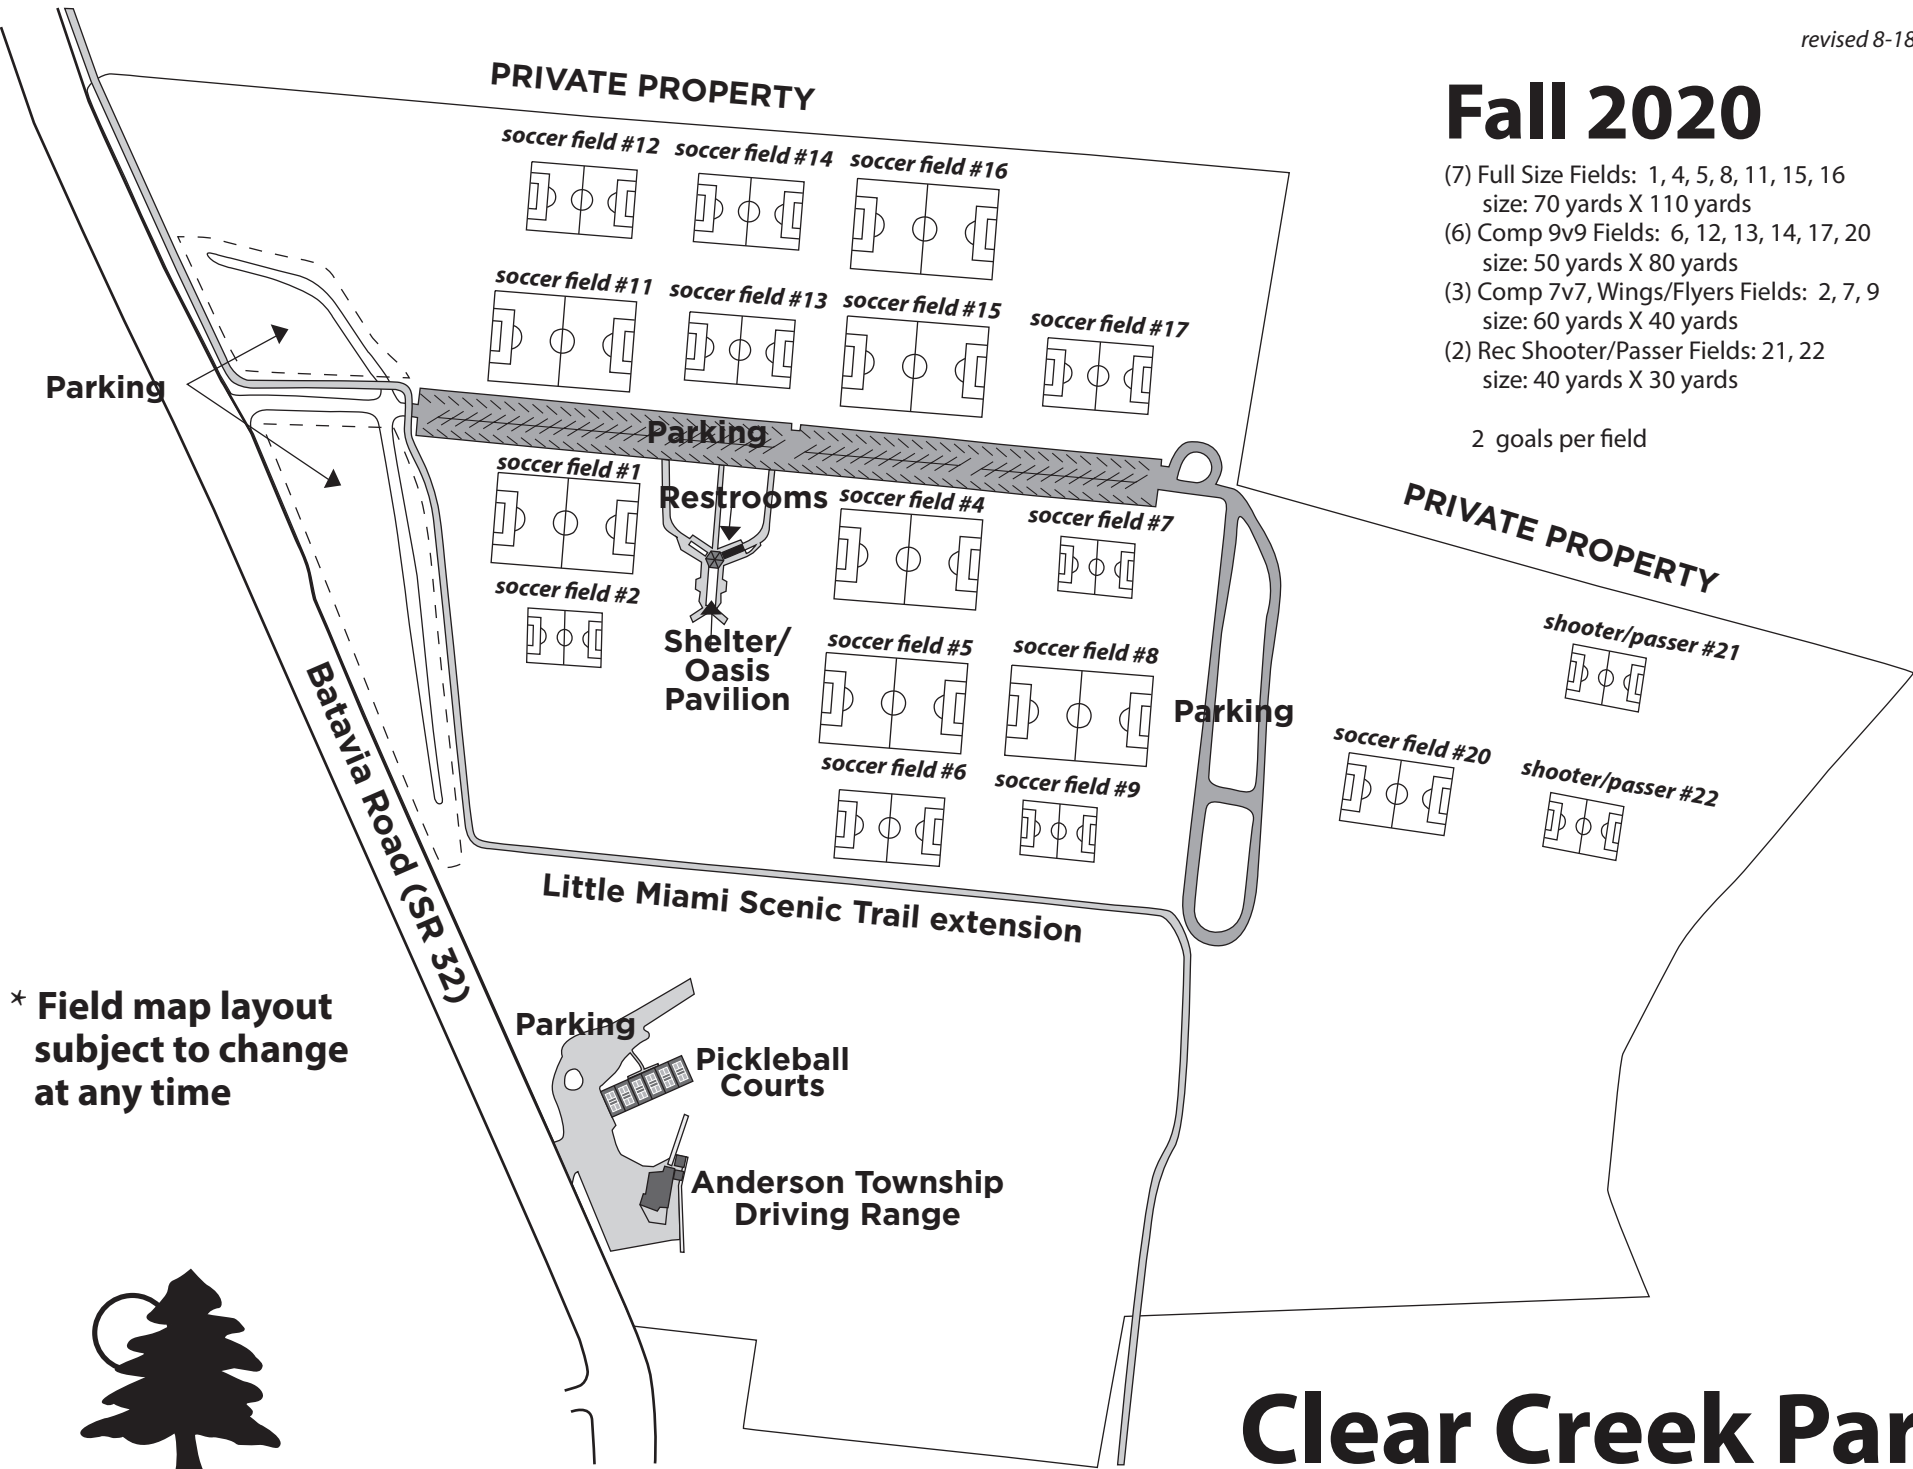

Fall 2020

- (7) Full Size Fields: 1, 4, 5, 8, 11, 15, 16
size: 70 yards X 110 yards
- (6) Comp 9v9 Fields: 6, 12, 13, 14, 17, 20
size: 50 yards X 80 yards
- (3) Comp 7v7, Wings/Flyers Fields: 2, 7, 9
size: 60 yards X 40 yards
- (2) Rec Shooter/Passer Fields: 21, 22
size: 40 yards X 30 yards

2 goals per field

* Field map layout subject to change at any time

Anderson Park District

Clear Creek Park

6200-6520 Batavia Road (S.R. 32)

Visit AndersonParks.com for field conditions