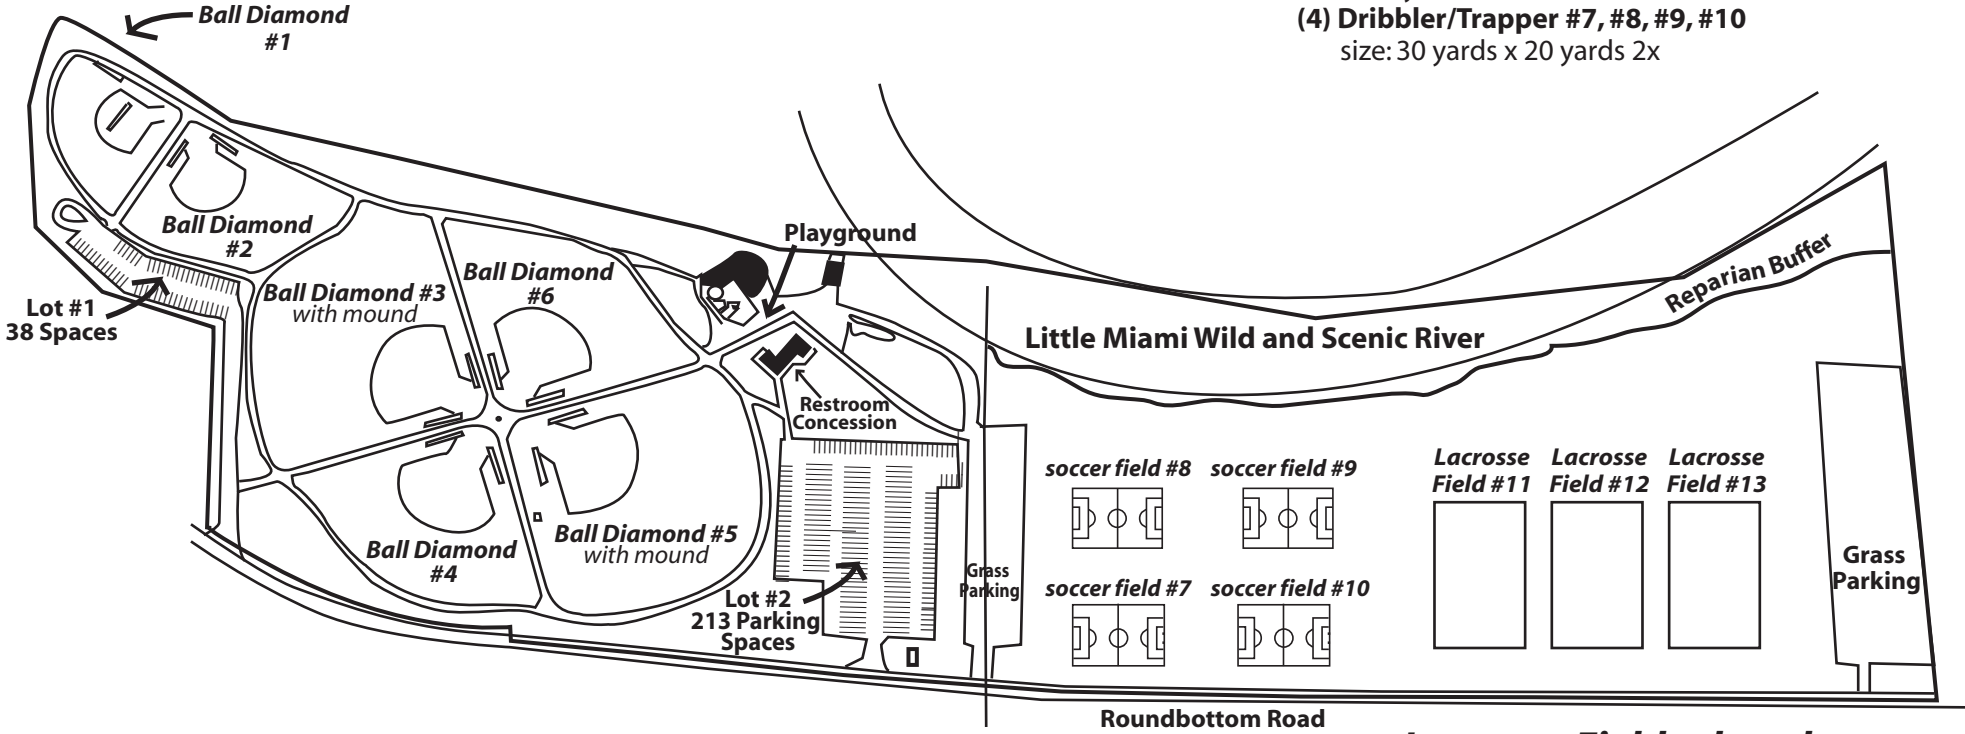

# Spring 2010

\* Field map layout subject to change at any time

- (6) Ball Diamonds
  - #1- 70' Baseline
  - #2- 80' Baseline
  - #3- 90' Baseline
  - #4- 90' Baseline
  - #5- 90' Baseline
  - #6- 90' Baseline
- (3) Lacrosse Fields:
  - (1) Girls: #13
  - (2) Boys: #11, #12
- (4) Dribbler/Trapper #7, #8, #9, #10  
size: 30 yards x 20 yards 2x

**Lacrosse Fields closed beginning May 17**