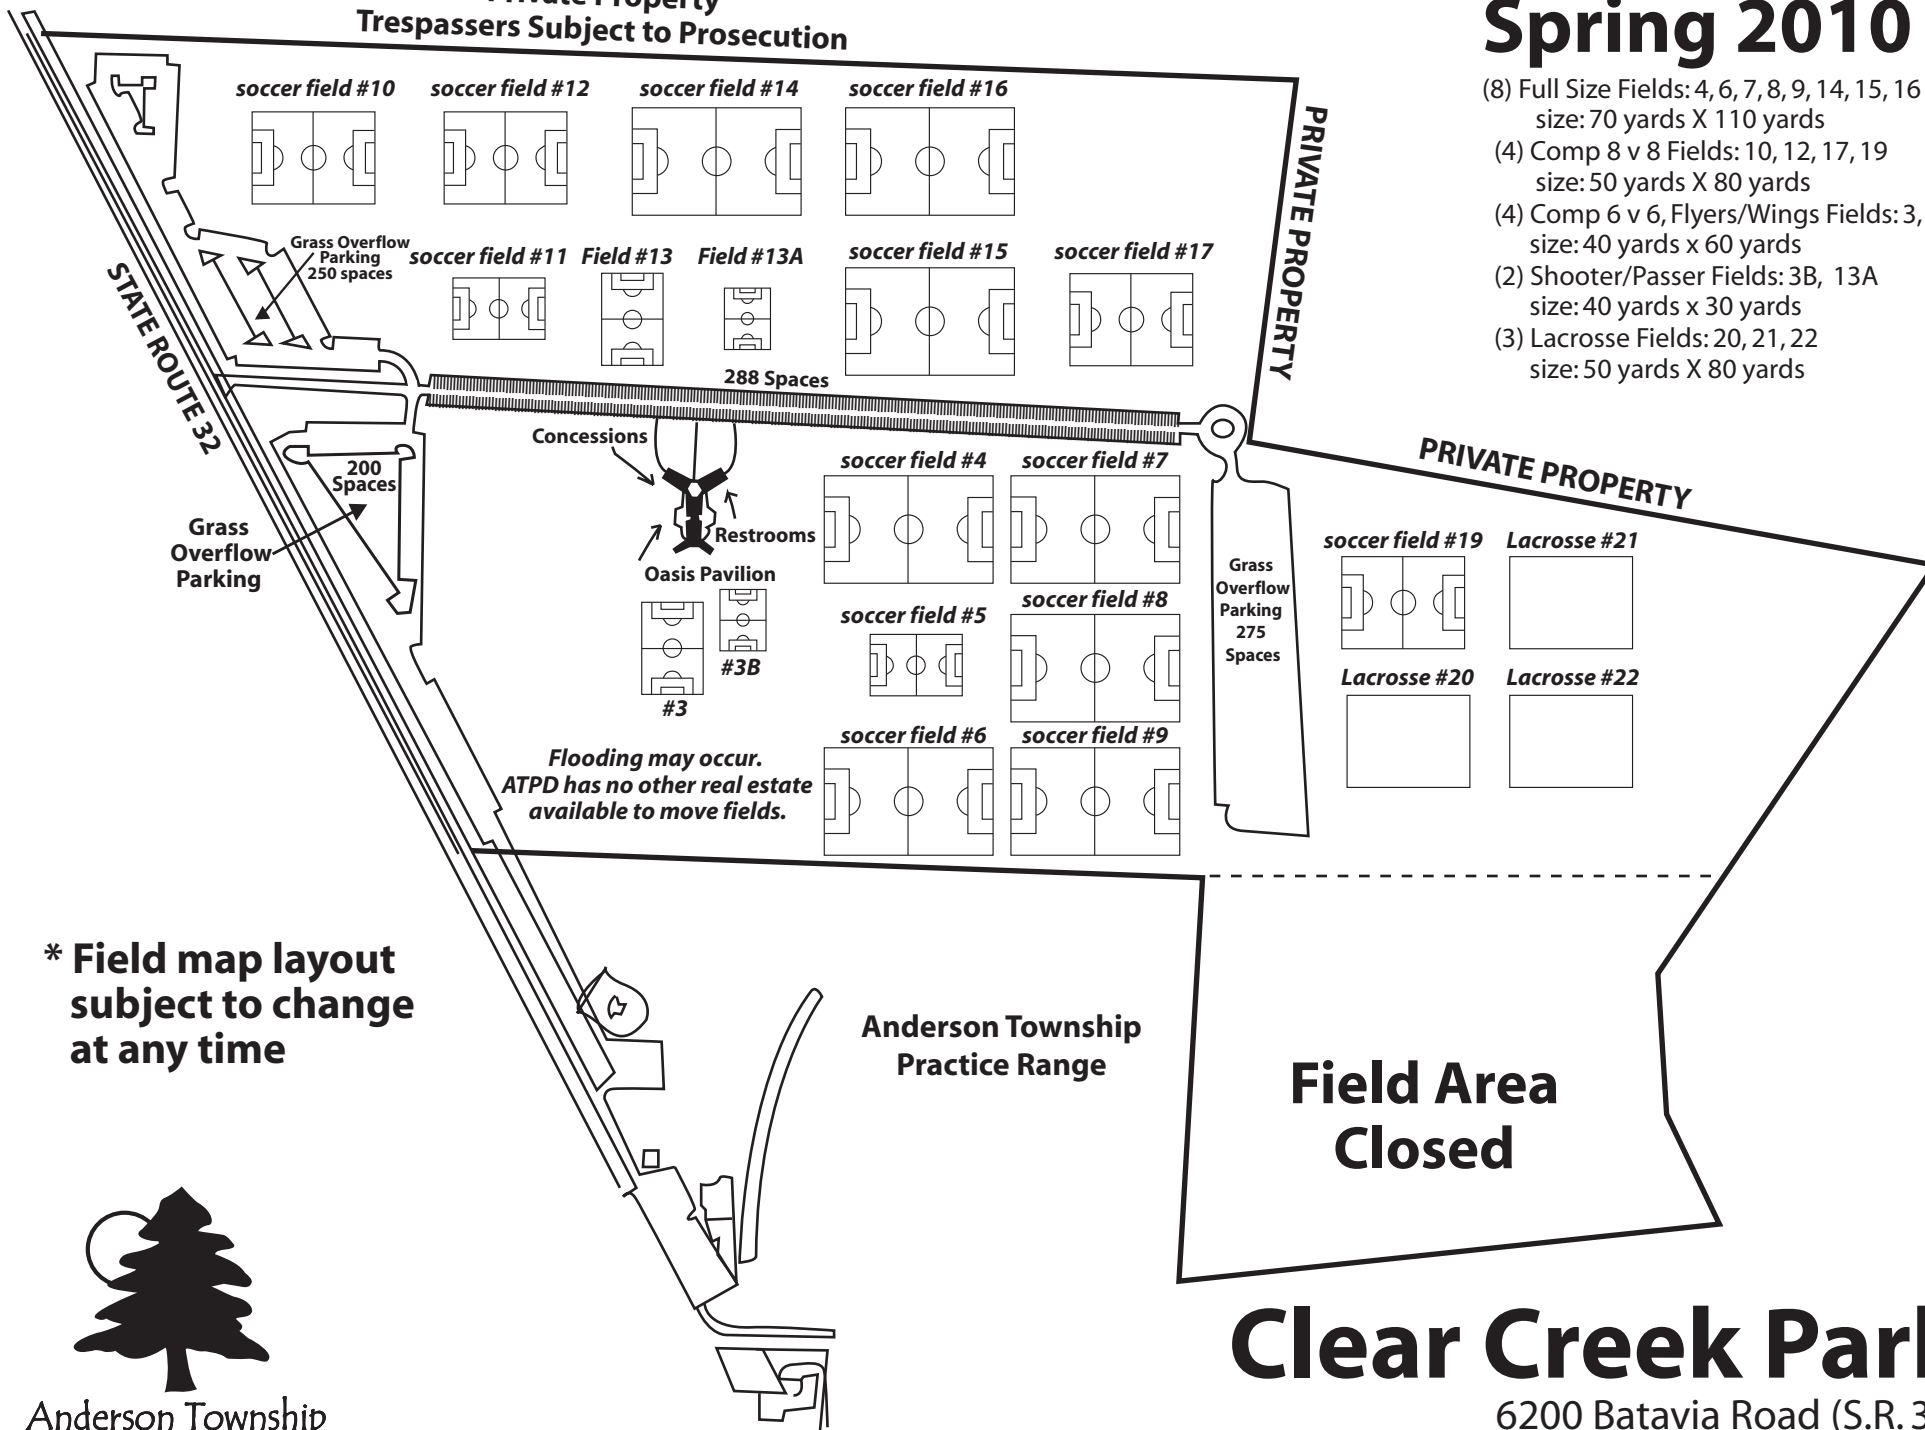

# Spring 2010

- (8) Full Size Fields: 4, 6, 7, 8, 9, 14, 15, 16  
size: 70 yards X 110 yards
- (4) Comp 8 v 8 Fields: 10, 12, 17, 19  
size: 50 yards X 80 yards
- (4) Comp 6 v 6, Flyers/Wings Fields: 3, 5, 11, 13  
size: 40 yards x 60 yards
- (2) Shooter/Passer Fields: 3B, 13A  
size: 40 yards x 30 yards
- (3) Lacrosse Fields: 20, 21, 22  
size: 50 yards X 80 yards

**Private Property**  
Trespassers Subject to Prosecution

**PRIVATE PROPERTY**

**PRIVATE PROPERTY**

*Flooding may occur.  
ATPD has no other real estate  
available to move fields.*

**\* Field map layout  
subject to change  
at any time**